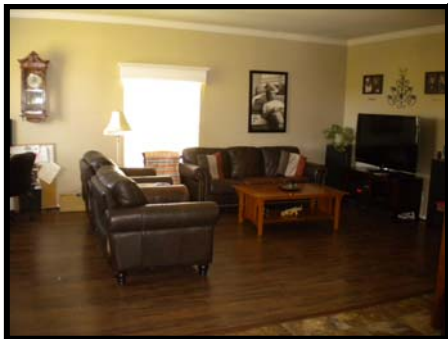

# Like New! Prime Location!!

Like New!! Featuring 3 spacious bedrooms, modern 9 foot ceilings, crown molding, 2 full baths and the best location in the park. This top of the line home was built in 2013 and offers an award winning kitchen design, lots of counter space, cherry wood cabinets, granite style counters and all the stainless steel appliances are included too! The separate laundry room has plenty of storage too.

The spacious living area is comfortable and provides views of the pools, tennis courts, baseball diamond, basketball and other recreation for you and your guests to enjoy.

Large walk-in closet in Master Suite with private. Both baths have new custom shower heads and modern cabinets and counters.