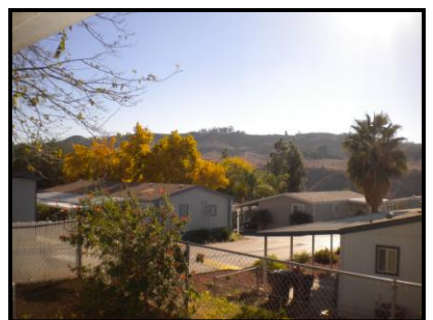

Beautiful 3 Bedroom Floor Plan

This wonderful home on a corner lot offers spacious bedrooms and 2 full baths. Built by Silvercrest, it features about 1,440 square feet of gracious living. The award winning floor plan offers a beautiful circular style kitchen with all the appliances included. The converted den has a sliding glass door accessing the front porch and looks out over a beautiful million dollar view of the canyon!

The spacious living room with soaring ceilings and plenty of natural light is perfect for relaxing or entertaining. The master suite includes a private luxury bath and ample closet space. All window coverings throughout the home are included as well. The carport is large and there's additional parking on driveway in front of the home.