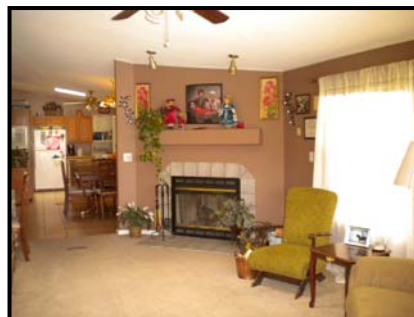

Beautiful 4 Bedroom Floor Plan

Like New! This wonderful home features 4 spacious bedrooms, plus a large family room with fireplace and 2 full baths. This top of the line Skyline offers gracious living inside and out. The award winning floor plan features a kitchen with granite counters and all the appliances are included as well. Outside is a private patio, landscaped yard with auto sprinklers, 15 fruit trees and pond with waterfall. The perfect place to relax and entertain!

The living room with soaring ceilings adds charm and elegance and the family room is spacious and inviting. The formal dining area is adjacent to the kitchen. The master suite includes a private luxury bath and walk-in closet. All bedrooms are large and well planned. This beauty offers designer colors and newer carpet and tile throughout. All mini-blinds will remain.